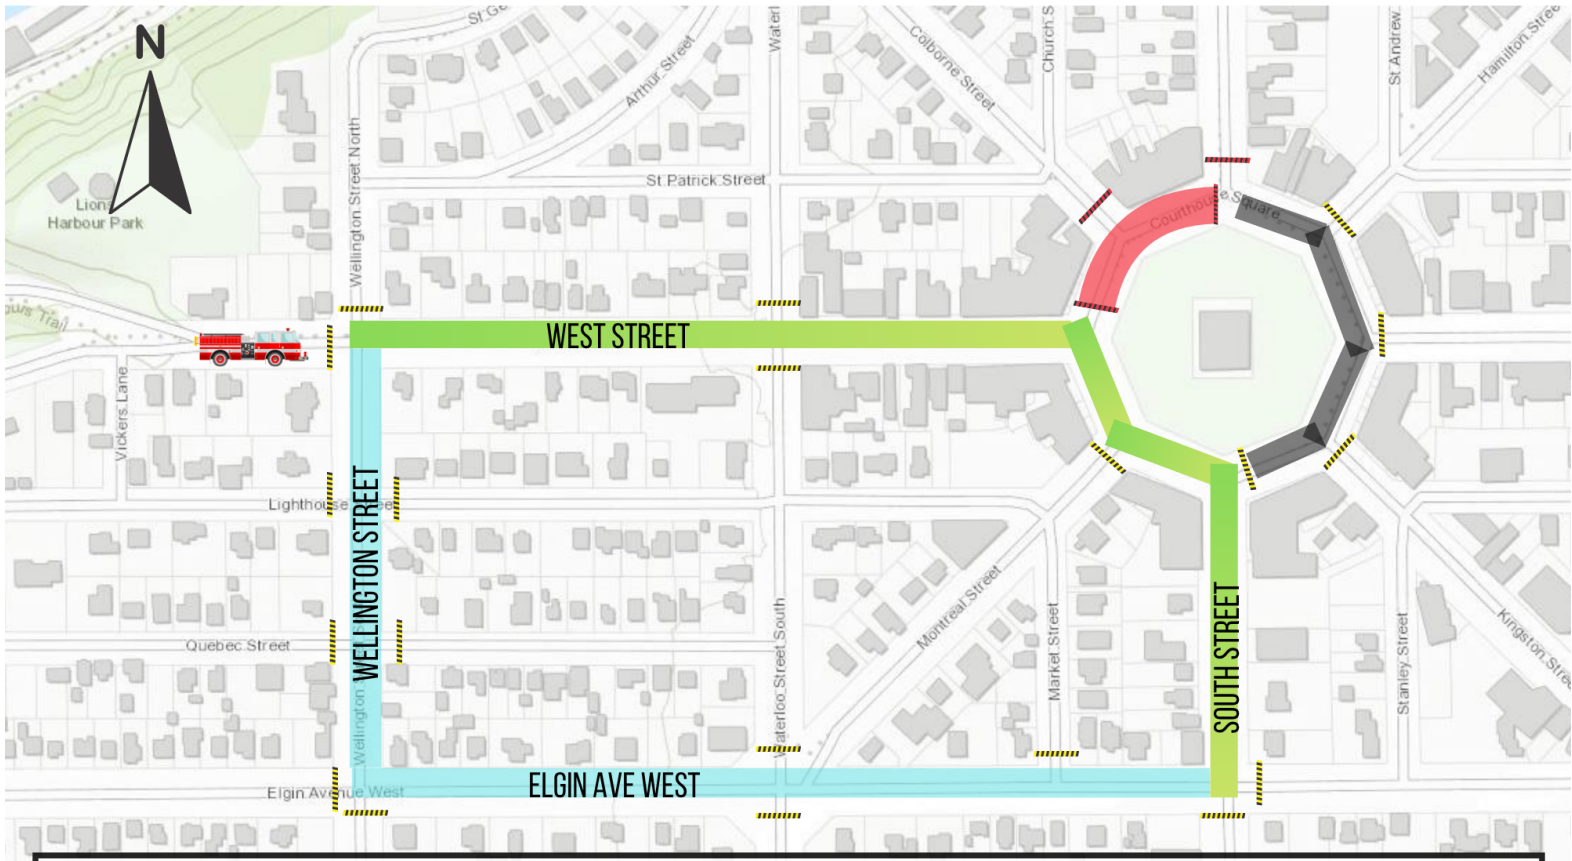

2026 Canada Day Parade Route

LEGEND

- | | | | |
|---|------------------------------------|---|------------------------------|
|  | RD CLOSED - FLOAT MARSHALLING AREA |  | FIRE DEPT. MARSHALLING AREA |
|  | RD CLOSED - PARADE ROUTE |  | ROAD BARRICADE, PARADE |
|  | RD CLOSED - PEDESTRIAN ONLY |  | ROAD BARRICADE, CONSTRUCTION |
|  | RD CLOSED - CONSTRUCTION | | |