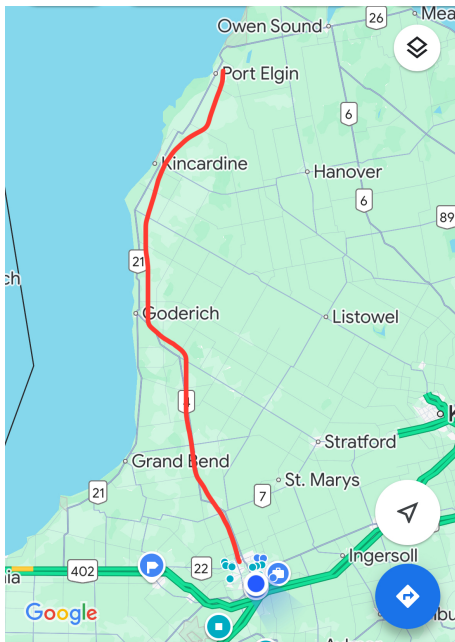

## Servicing Bruce and Huron County To London

- Port Elgin - 544 Goderich St (Ralph's)
- Kincardine - 751 Queen St. (Kwik K Variety)
- Goderich - 79 Victoria St N (Mobil Gas)
- Clinton - 267 Huron St (Willy's Burger Bar)
- London - Masonville Mall, Via Rail, Wellington & Commissioners, Wellington & Exeter

## Flag Stops

- Vanastra - 76988 London Rd (Kate's Station)
- Hensall - 80 London Rd (Shell Gas Bar)
- Exeter - 198 Main St S (MacEwen)
- Lucan - 33406 Richmond St (MacEwen)
- Elginfield - 24265 Richmond St (Southside of intersection)

## ONTARIO EXPRESS BUS

Service available Friday to Monday

 PORT ELGIN KINCARDINE GODERICH LONDON			
SOUTHEAST		NORTHWEST	
SAT, SUN, MON		FRI, SAT, SUN	
06:30	Port Elgin - 544 Goderich St (Ralph's)	20:20	
07:00	Kincardine - 751 Queen St. (Kwik K Variety)	19:45	
07:36	Goderich - 79 Victoria St N (Mobil Gas)	19:05	
07:55	Clinton - 267 Huron St (Willy's Burger Bar)	18:48	
08:02	▶ Vanastra - 76988 London Rd (Kate's Station)	18:42	
08:13	▶ Hensall - 80 London Rd (Shell Gas Bar)	18:30	
08:25	▶ Exeter - 198 Main St S (MacEwen)	18:20	
08:48	▶ Lucan - 33406 Richmond St (MacEwen)	18:00	
08:52	▶ Elginfeild - 24265 Richmond St (Southside of intersection)	17:55	
09:15	London - Masonville Place (Near LTC Bus Stop #1141)	17:35	
09:30	London - Via Rail (205 York St)	17:20	
09:40	London - Wellington & Commissioners (LTC Bus Stop #1931)	17:10	
09:50	London - Wellington & Exeter (LTC Bus Stop 1940)	17:00	